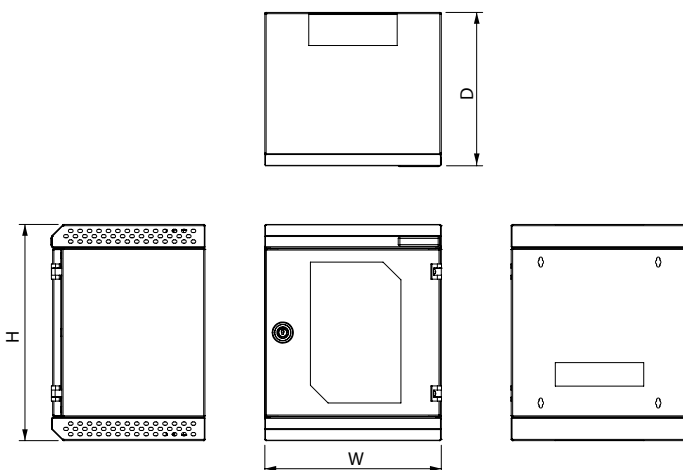

The SOHO racks RSH series are suitable for the placing of 10" patch panels, shelves, SOHO active elements, etc. Owing to its minimal dimensions, they are suitable for installation in small offices and households. The RSH racks offer a basic level of access to the equipment installed through the front door.

COLOR SAMPLER:

RAL 7035

DESCRIPTION

Sizes

- Height: 4, 6 and 9U
- Width: 300mm
- Depth: 260mm

Construction

- 1.25mm sheet steel

Load rating

Cable entries

- On rear edge of enclosure for straight cable path alongside the wall
- Top and bottom openings for cable entry, size 150x56mm
- Covered with sliding blank panel with butterfly nuts (DP-DB-200x68)
- Variable openings in relation to number of entering cables

Others

- Drilling template

RSH-06-30/26

STANDARD CONFIGURATION:

- 1 pair of fixed 10" vertical extrusions
- Tinted security glass door (EN 12150-1) with lock
- Openings for cable entry
- 8 mounting kits

| Code | H in Units | Dimensions in mm | | | | Dimensions including packing | | | Gross weight in kg |
|--------------|------------|------------------|-----|-----|--------------|------------------------------|-----|-----|--------------------|
| | | H | W | D | Useful depth | H | W | D | |
| RSH-04-30/26 | 4 | 279 | 300 | 260 | 230 | 293 | 325 | 285 | 7 |
| RSH-06-30/26 | 6 | 368 | 300 | 260 | 230 | 382 | 325 | 285 | 8 |
| RSH-09-30/26 | 9 | 502 | 300 | 260 | 230 | 515 | 325 | 285 | 10 |