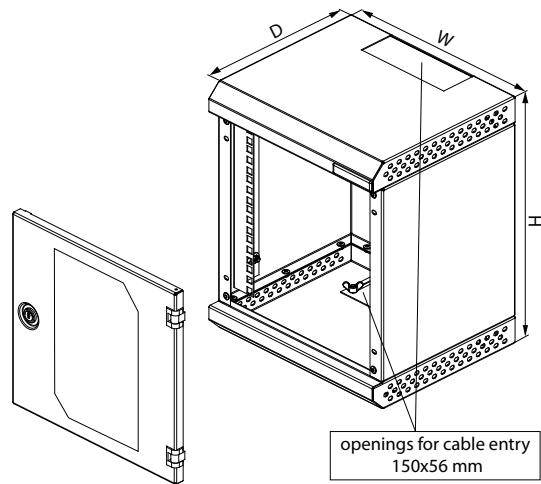

COLOR SAMPLER:

RAL 7035

DESCRIPTION

Sizes

- Height: 4, 6 and 9U
- Width: 300mm
- Depth: 260mm

Construction

- 1.25mm sheet steel

Load rating

Cable entries

- On rear edge of enclosure for straight cable path alongside the wall
- Top and bottom openings for cable entry, size 150x56mm
- Covered with sliding blank panel with butterfly nuts (DP-DB-200x68)
- Variable openings in relation to number of entering cables

Others

- Drilling template

RSH-06-30/26

STANDARD CONFIGURATION:

- 1 pair of fixed 10" vertical extrusions
- Tinted security glass door (EN 12150-1) with lock
- Openings for cable entry
- 8 mounting kits

| Code | H in Units | Dimensions in mm | | | | Dimensions including packing | | | Gross weight in kg |
|--------------|------------|------------------|-----|-----|--------------|------------------------------|-----|-----|--------------------|
| | | H | W | D | Useful depth | H | W | D | |
| RSH-04-30/26 | 4 | 279 | 300 | 260 | 230 | 293 | 325 | 285 | 7 |
| RSH-06-30/26 | 6 | 368 | 300 | 260 | 230 | 382 | 325 | 285 | 8 |
| RSH-09-30/26 | 9 | 502 | 300 | 260 | 230 | 515 | 325 | 285 | 10 |