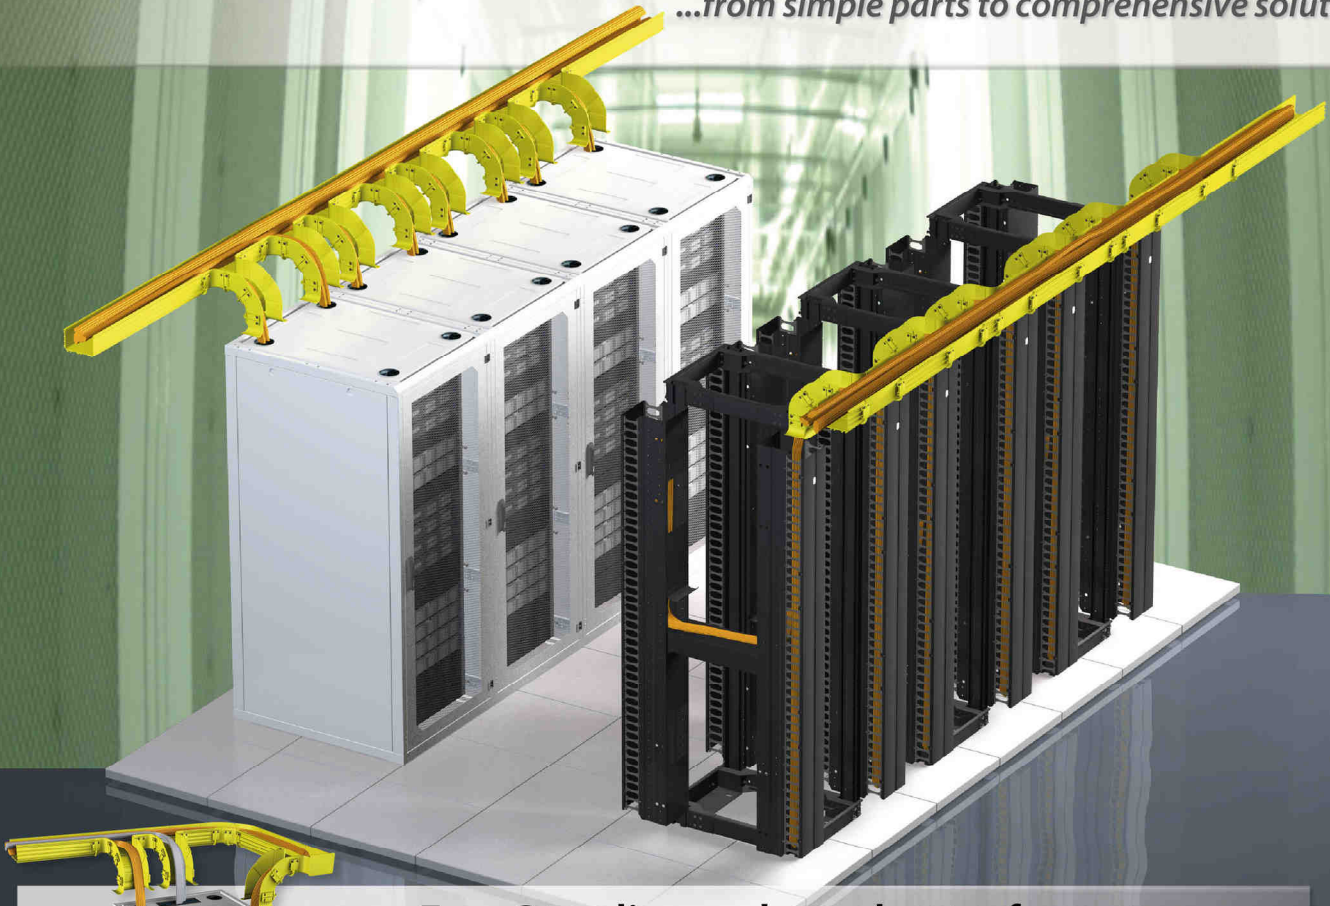

TOTAL RACK SOLUTIONS BY CONTEG

...from simple parts to comprehensive solutions

... to complete your network

Free Standing racks and open frames

- Premium rack series
- Optimal rack series
- Seven rack series
- Open frames

Wall mount & SOHO racks

- unbeatable access to equipment from all sides
- available with 10 or 19" extrusions
- wide portfolio of rack dimensions

Cable management

- High Density Cable Management
- Optical pathway system OptiWay
- Standard Cable management systems