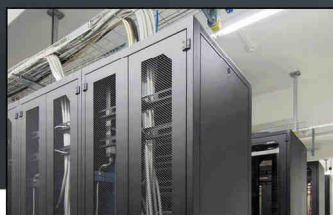

Cable management

- High Density Cable Management
- Optical pathway system OptiWay
- Standard Cable management systems

For more CONTEG Total Rack Solutions visit www.conteg.com